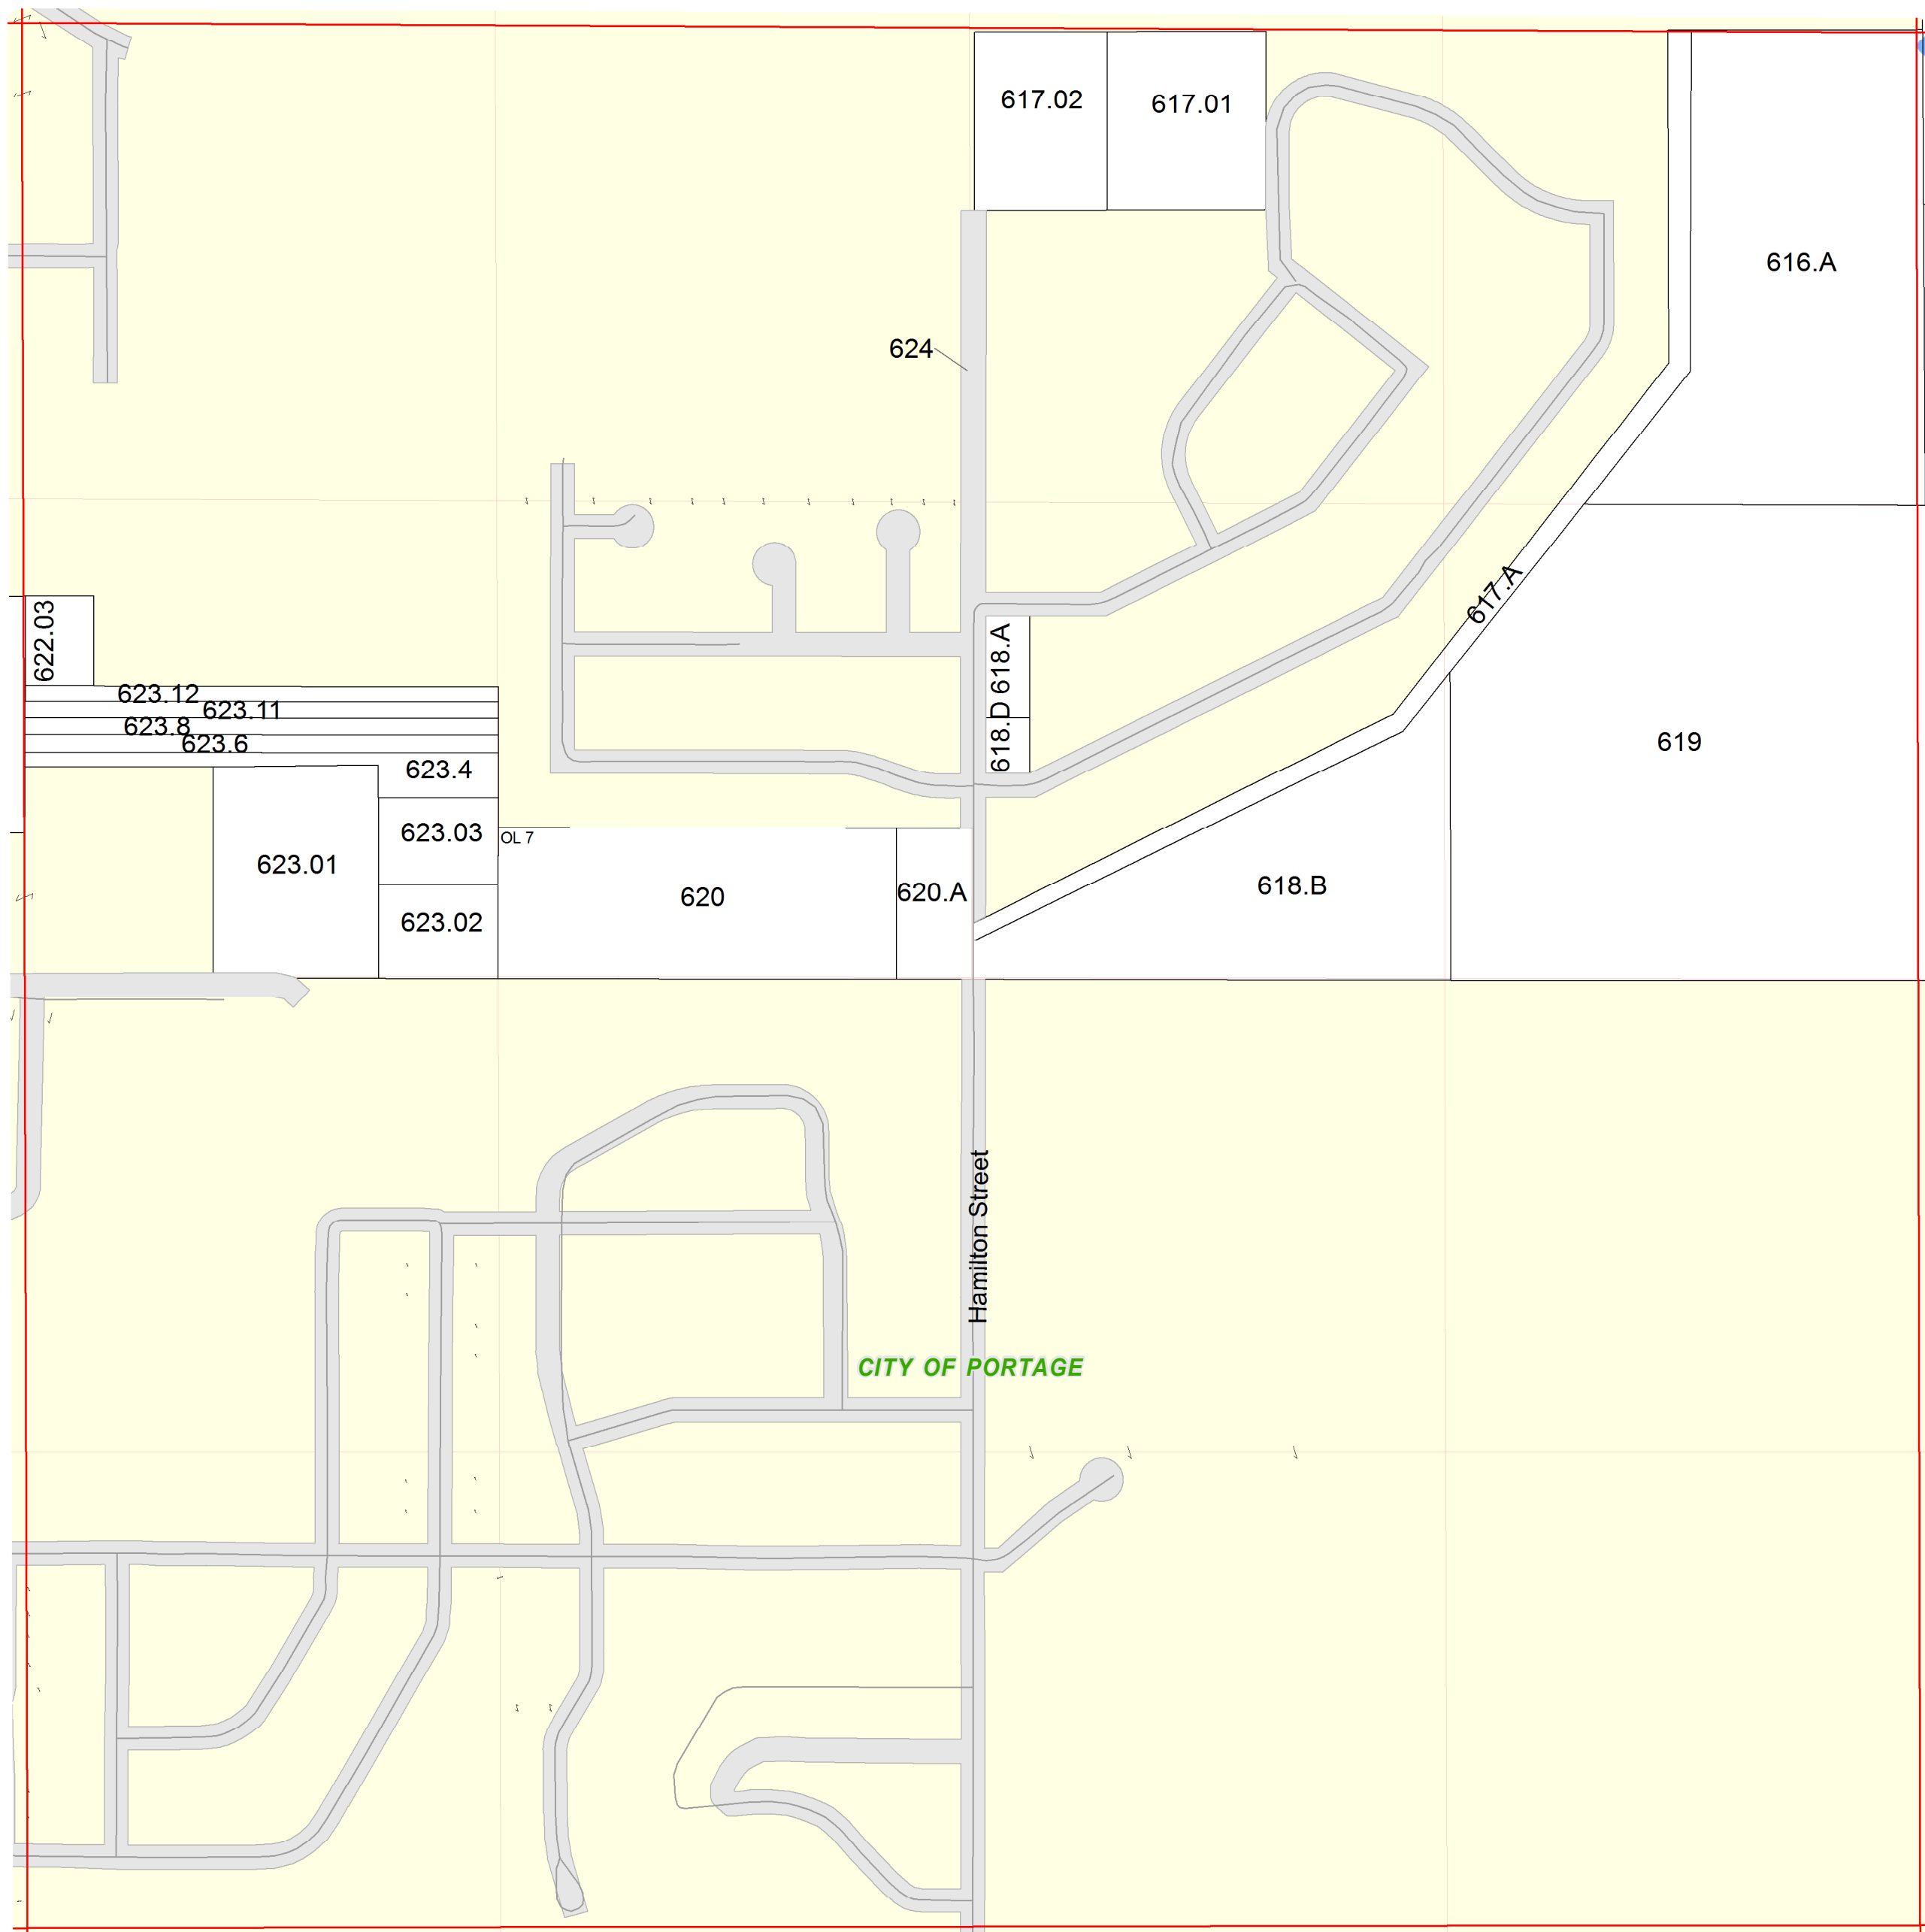

SEE CITY OF PORTAGE

SEE SECTION 33 TOWN OF FORT WINNEBAGO

SEE CITY OF PORTAGE